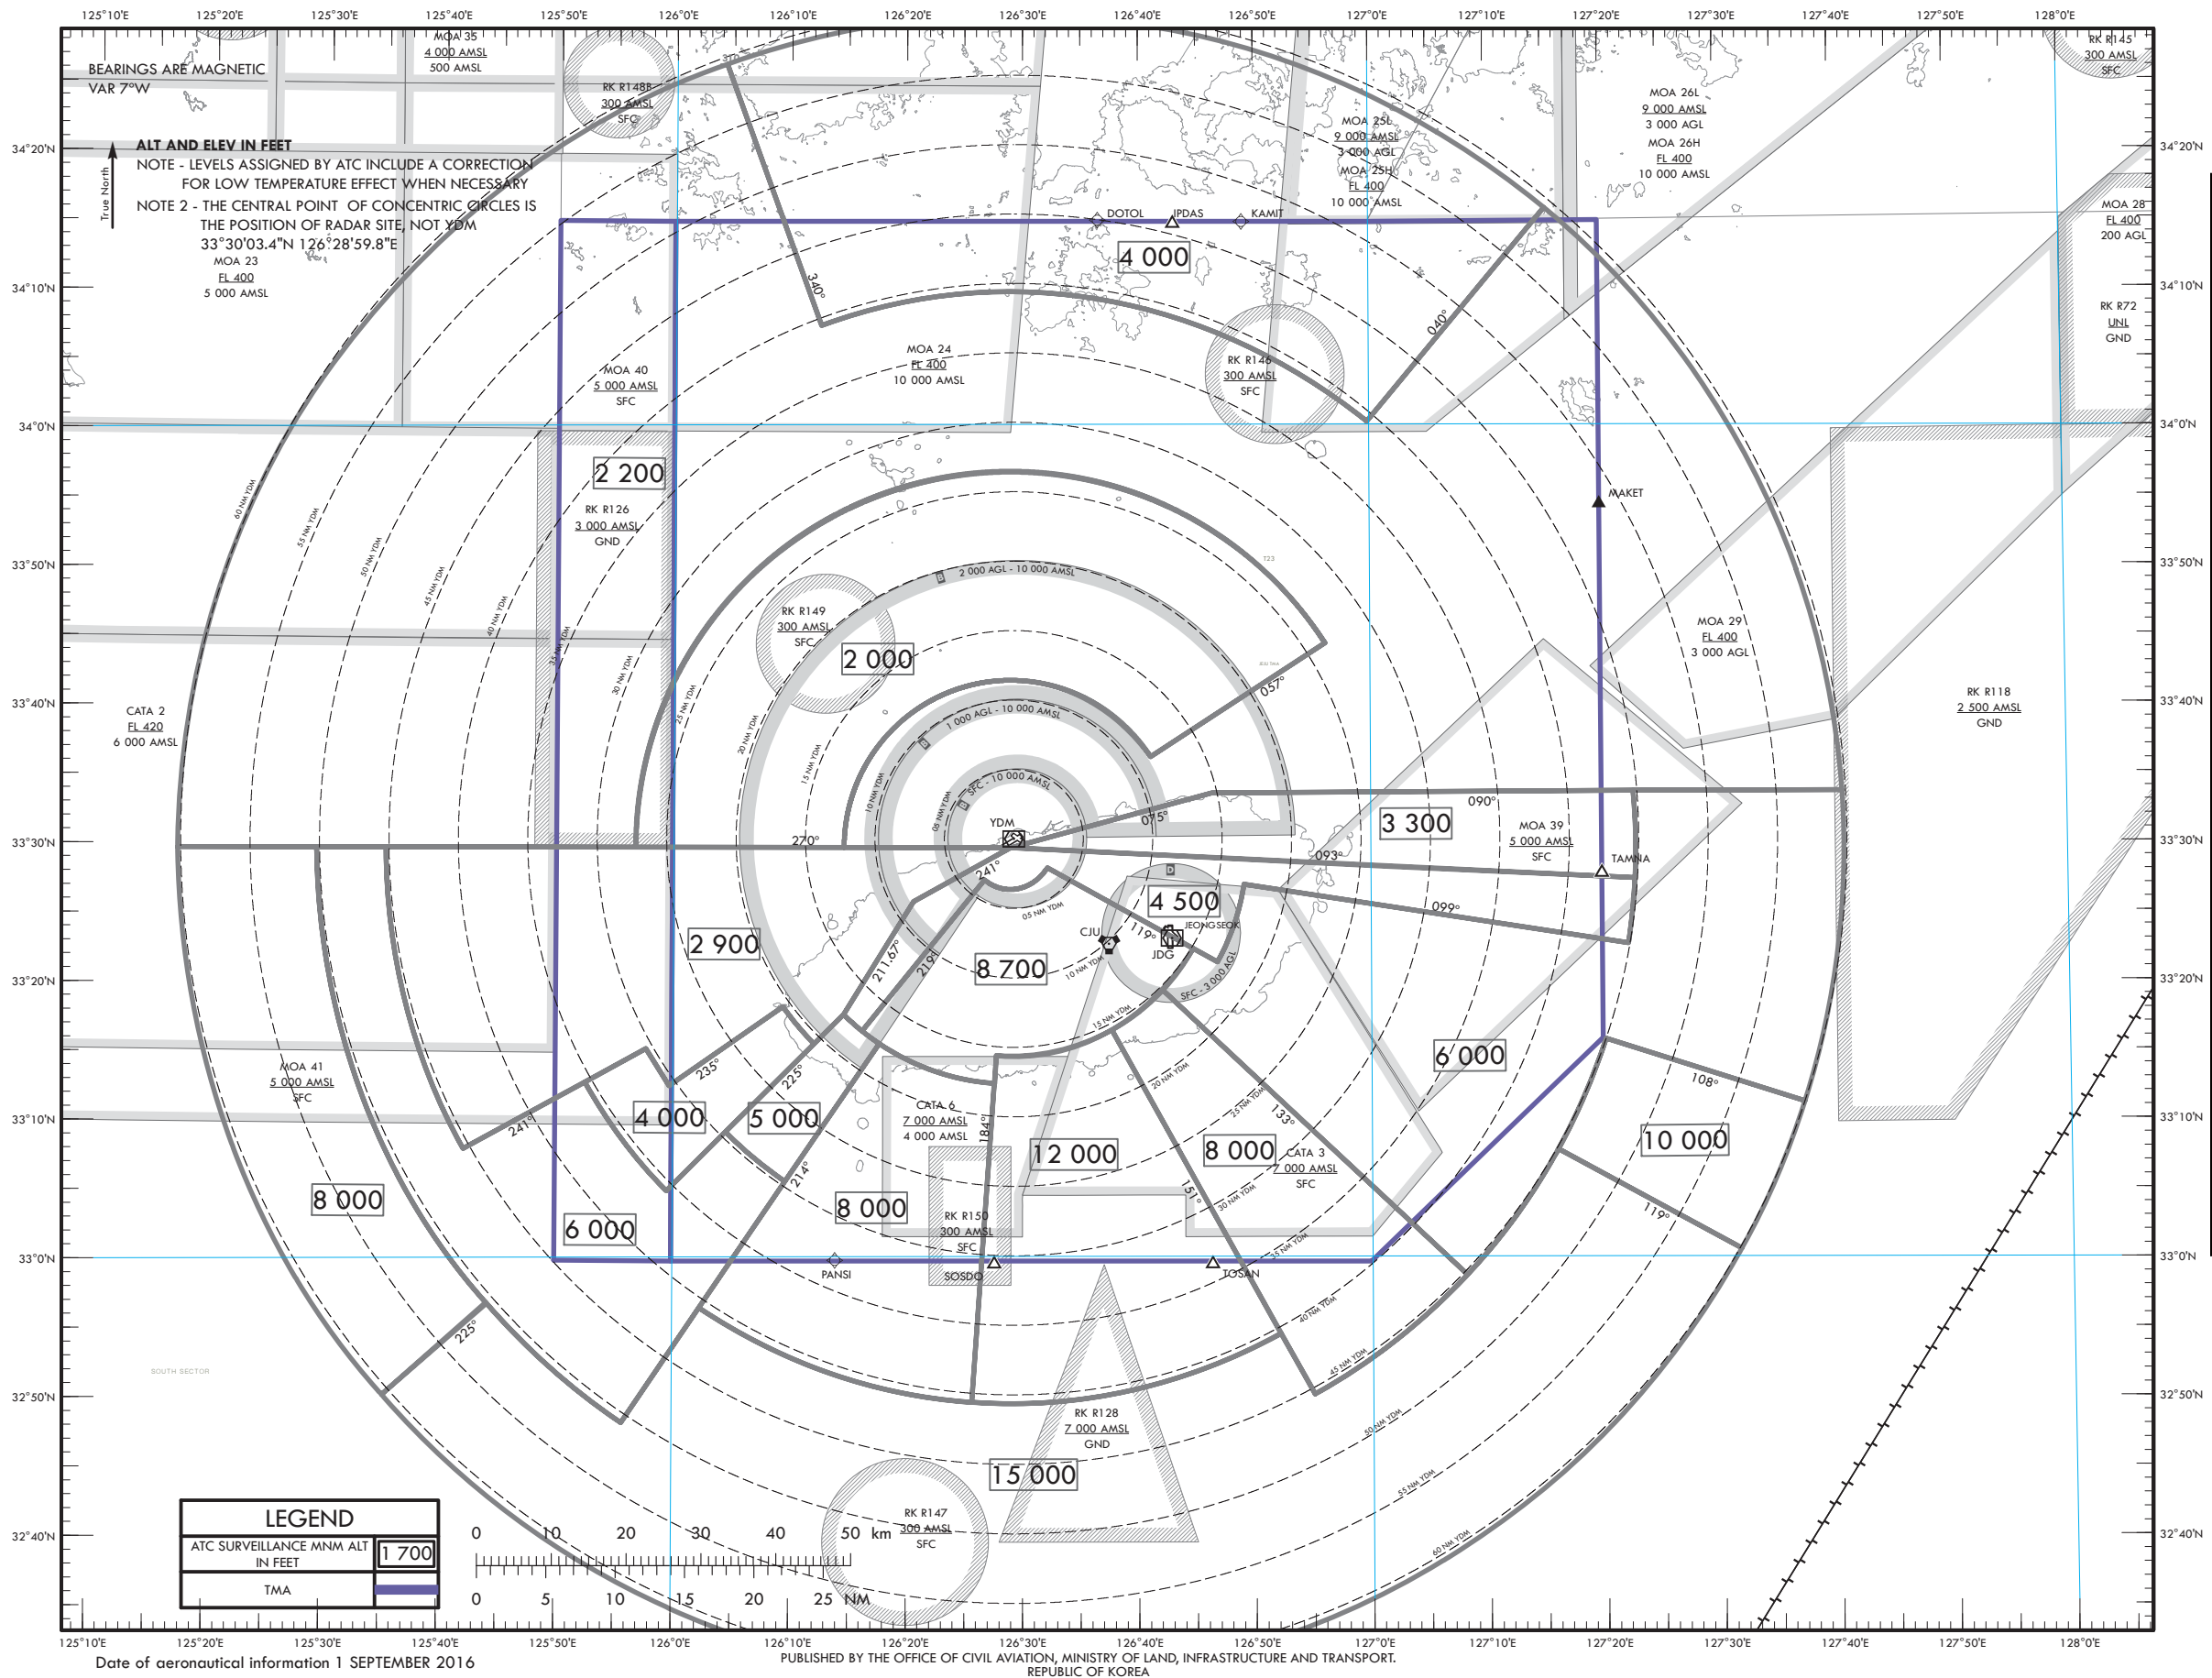

ATC SURVEILLANCE MINIMUM  
ALTITUDE CHART - ICAO

AERODROME ELEV 36 m  
TRANSITION ALT 14 000 ft

APP 121.2

JEJU/Jeju Intl(RKPC)

Change : Information of Aerodrome ELEV and Fix Coordinates, Establishment of NOTE 2.